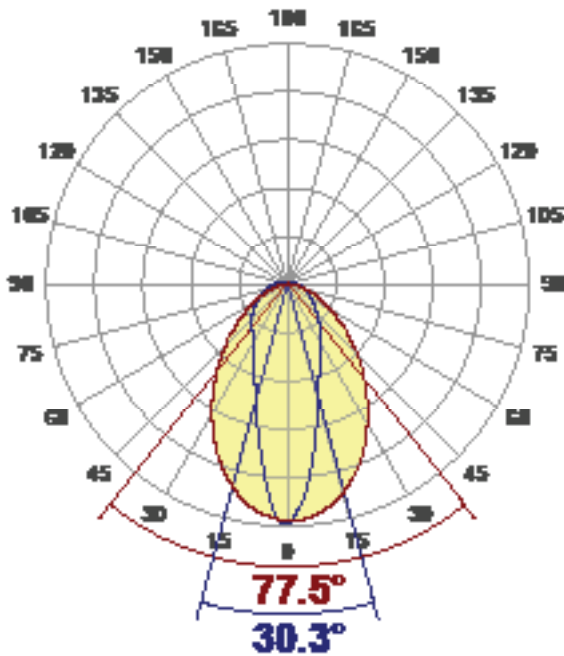

**RIDG-CLP-SLV**  
Metal mounting clip

Ordering Information

**RIDG-BFL-1**  
1' Baffle for Ridgeline channel,  
Black, snap-on

Photometrics

10° / Based on ELITE+ HO 3000K

**Light Efficiency:**

**Light Quality**

30° / Based on ELITE+ HO 3000K

**Light Efficiency:**

**Light Quality**