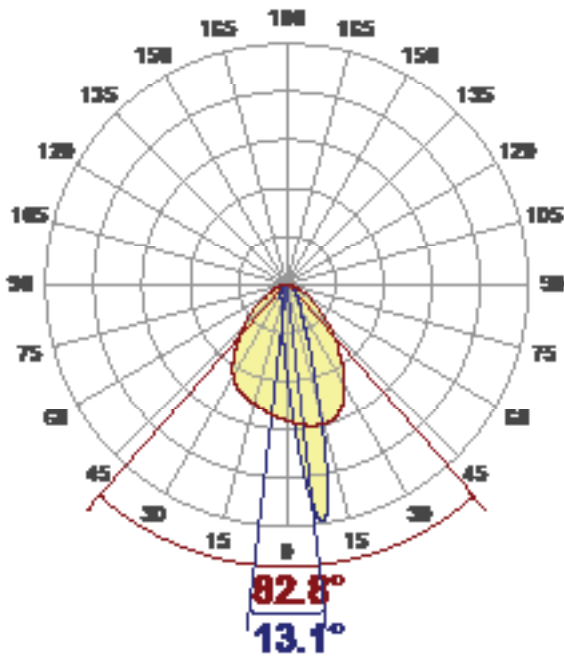

**RIDG-CLP-SLV**  
Metal mounting clip

Ordering Information

**RIDG-BFL-1**  
1' Baffle for Ridgeline channel,  
Black, snap-on

Photometrics

10° / Based on ELITE+ HO 3000K

**Light Efficiency:**

**Light Quality**

30° / Based on ELITE+ HO 3000K

**Light Efficiency:**

**Light Quality**